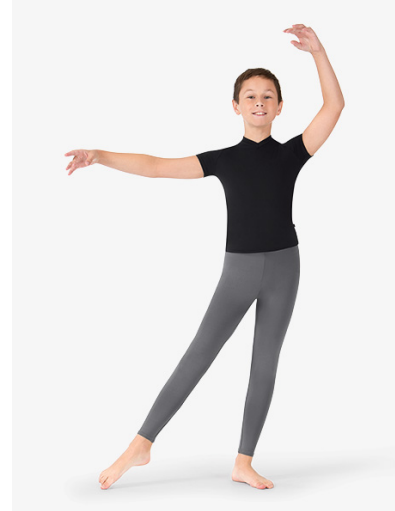

Boys Dress Code

Fairytale Dance & Pre-Ballet

- Light Blue shorts
- White fitted Shirt
- White Shoes, white socks

Pre-Primary and Primary

- Navy shorts
- White fitted Shirt
- White Shoes, white socks

Ballet 1, Ballet 2, Ballet 3, Ballet 4

- Grey/Charcoal ballet leggings
- White fitted Shirt
- White Shoes, white socks

Grey/Charcoal dance leggings

Ballet 5, Intermediate Foundation, Intermediate

- Navy ballet/dance leggings
- White fitted Shirt
- White Shoes, white socks